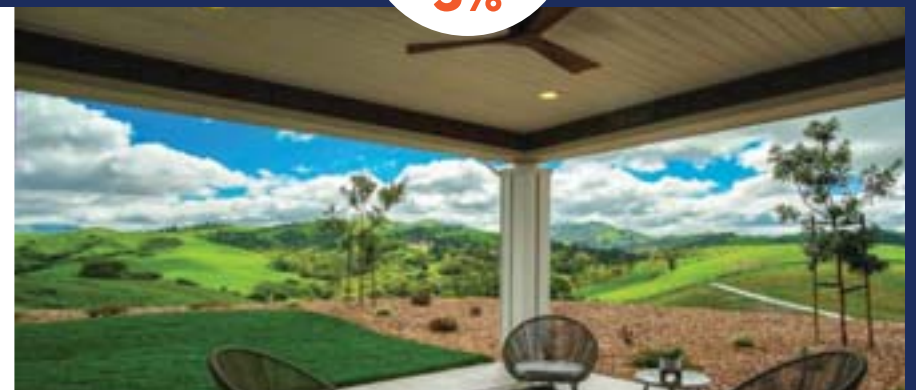

bellavista

SUMMERHILL HOMESSM

STARTING AT
\$1,954,000

**BROKER
CO.OP
3%**

MOVE IN READY HOMES

CONTINGENCIES / HOMES UNDER CONTRACT 

SUMMERHILL HOMESSM

www.shhomes.com